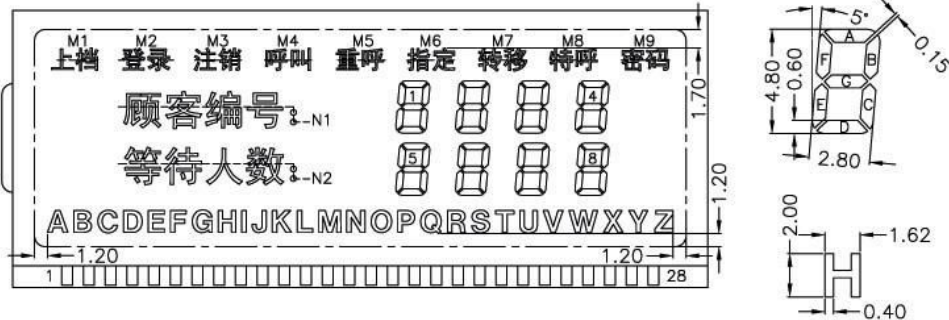

SPECIFICATIONS

VIEWING DIRECTION

SCALE: 1:1

- FRONT POLARIZER : TRANSMISSIVE
- BACK POLARIZER : REFLECTIVE
- STORAGE TEMP : -10°C TO +60°C
- OPERATING TEMP : -0°C TO +50°C
- VIEWING DIRECTION : 6 O'CLOCK
- DRIVE CONDITION : 1/4 DUTY, 1/3 BIAS, 4.5 V
- DISPLAY MODE : TN, POSITIVE MODE
- CONNECTOR: PIN
- CUSTOMER P/N :

1

北京中显电子有限公司 010-82626833